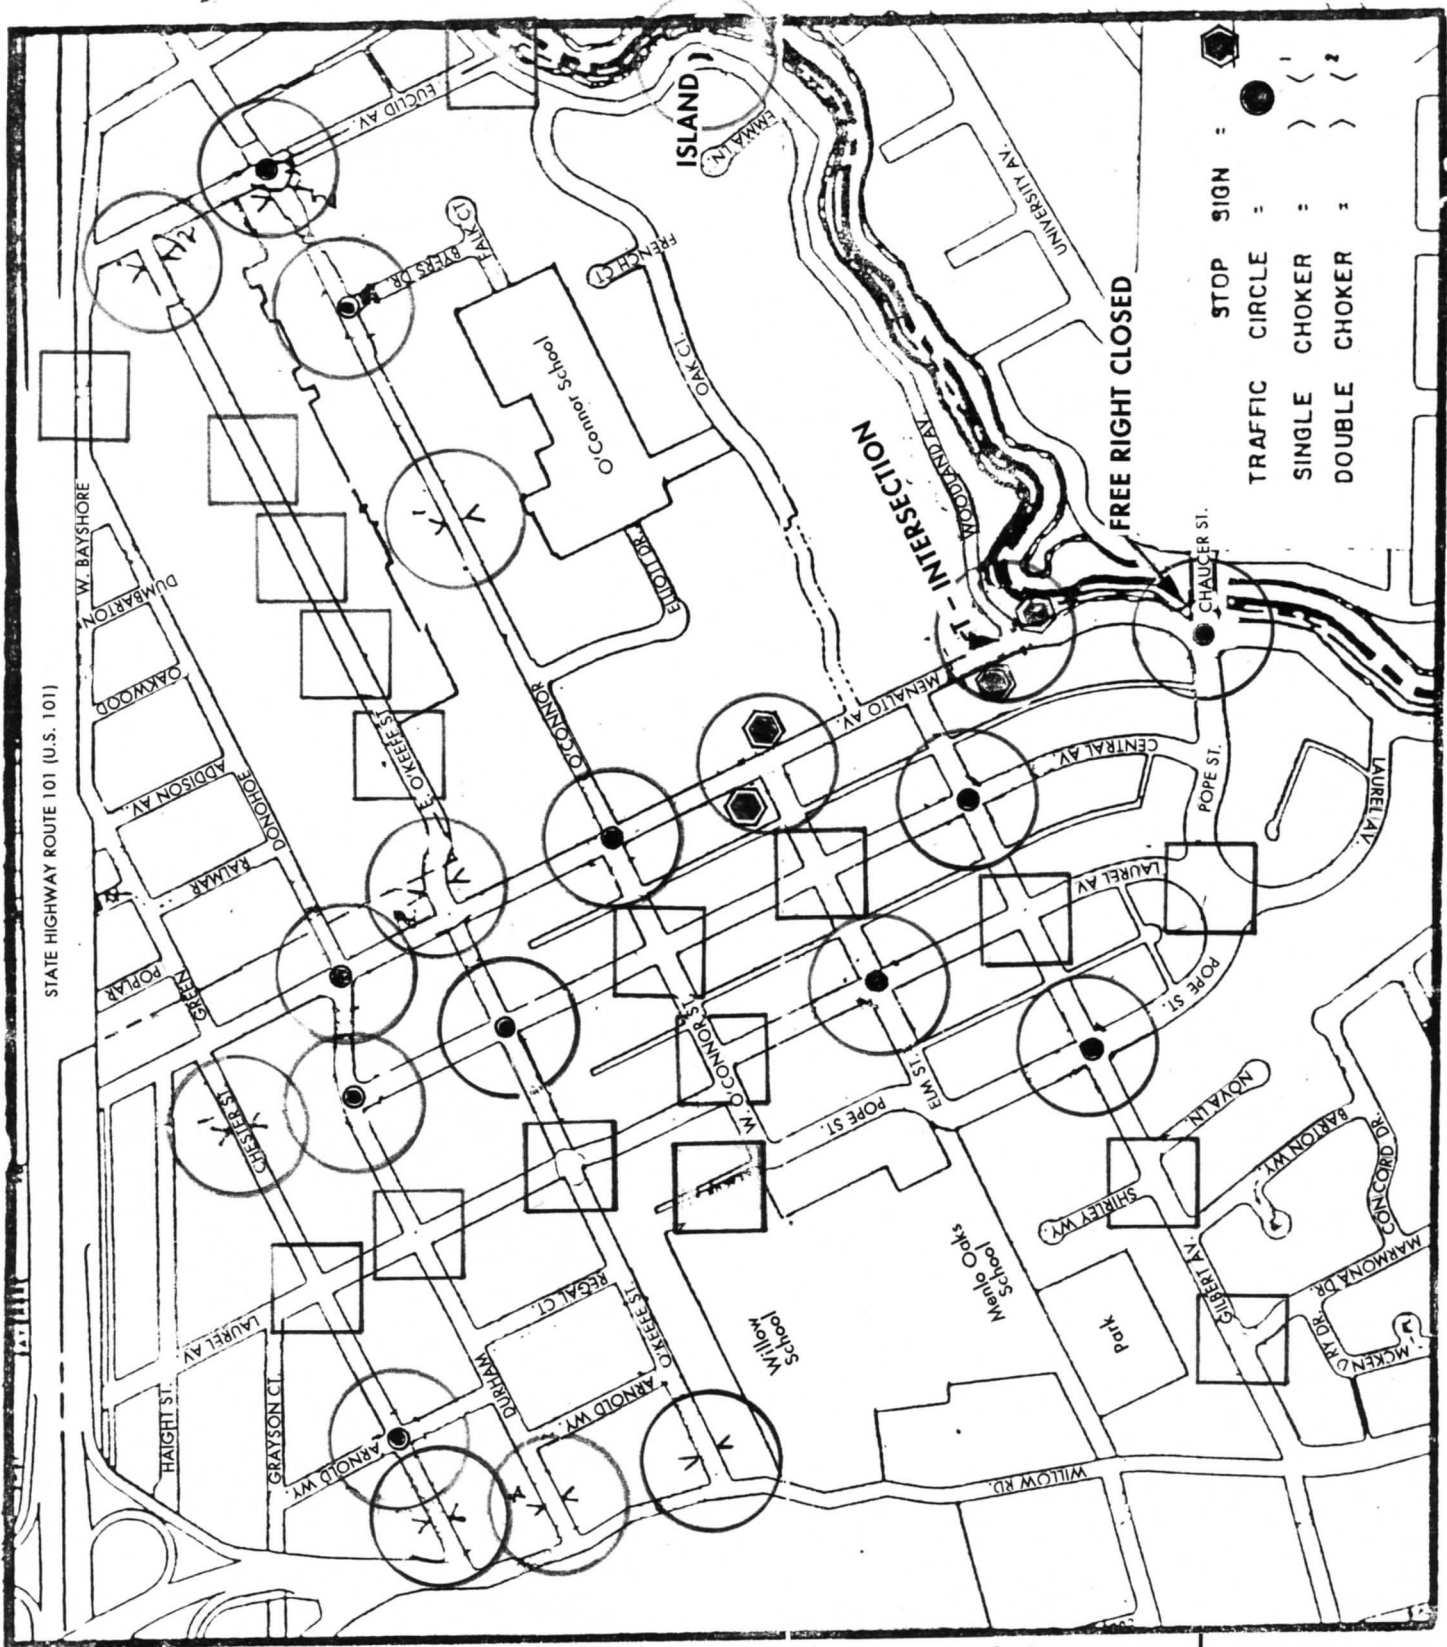

SOS is the only forum for opposition at this time. Please help us spread the word. Tell everyone you know, who is affected by the new temporary obstacles, to call both numbers on this slip.

Thank you!
SOS ♦ P.O. Box 1366 ♦ Menlo Park, CA
94026-1366

LEGEND

PHASE I

PHASE II

obstacles only -
Phase II stop signs
not shown

MENLO PARK CITY COUNCIL APPROVED — WILLOWS NEIGHBORHOOD TRAFFIC PLAN